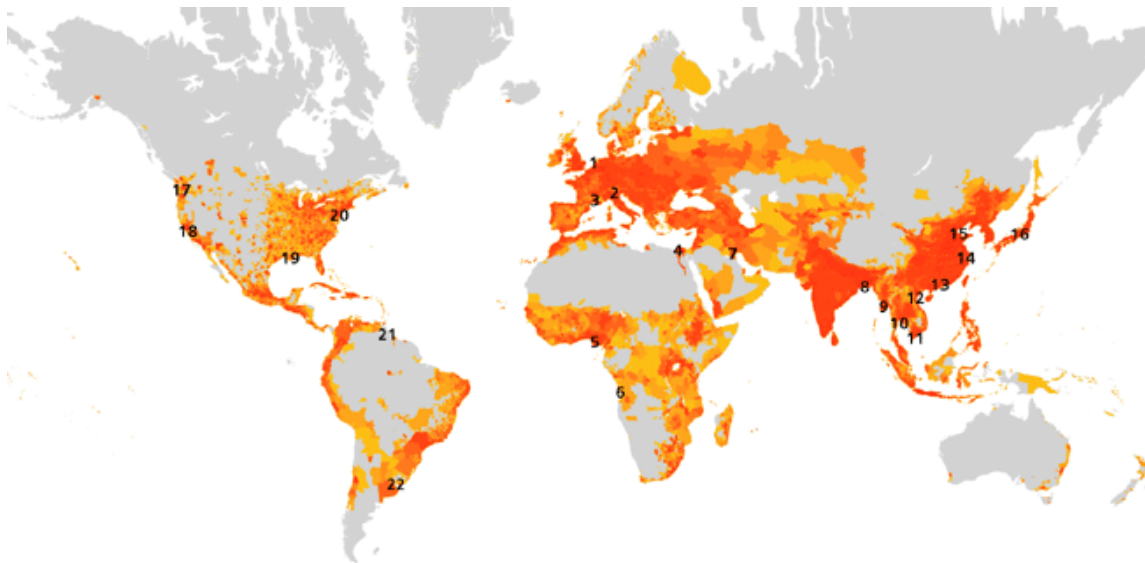

The *Rode delta's* study illustrates twenty-two of the world's urbanised deltas and lists the complex and sometimes unexpected relations between water and the city. The study also provides a starting point for a sustainable *and* challenging scenario for the urbanised Rhine–Scheldt delta.

See also

PRODUCTS

[Advice](#)
[Research](#)

DICTIONARY

[Love](#)
[Opinion making](#)
[Urbanity](#)
[Water](#)

LOCATIONS

[Rhein Scheldt delta](#)
[World](#)

22 urbanised deltas:

- 1 Rhine/Scheldt delta
- 2 Po delta
- 3 Rhone delta
- 4 Nile delta
- 5 Niger delta
- 6 Congo delta
- 7 Euftrat/Tigris delta
- 8 Brahmaputra/Ganges delta
- 9 Irawaddy delta
- 10 Chao Phraya delta

- 11 Mekong delta
- 12 Red river delta
- 13 Pearl river delta
- 14 Yangtze delta
- 15 Yellow river delta
- 16 Tone/Kiso delta
- 17 Snake/Columbia/Fraser delta
- 18 Sacramento delta
- 19 Mississippi delta
- 20 Hudson/Delaware delta
- 21 Amazon delta
- 22 Rio de la Plata/Parana delta

Brahmaputra /Ganges delta

Rhine/Scheldt delta